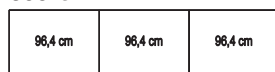

Art no.

Sliding door wardrobe with glossy glassdoors,  
 H 217, D 67 cm

200 cm

200 cm, 2 doors

660

300 cm

300 cm, 3 doors

661