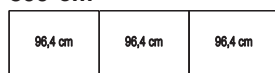

Single units

MIAMI „SKYLINE“

Model no. 424 American walnut repro.
Model no. 425 Golden maple repro.
Model no. 426 Pyrmont cherry repro.
Model no. 427 Silver

Model no. 428 Brazil wenge repro.
Model no. 429 Alpine white
Model no. 430 Virginia oak repro.

Art no.

Sliding door wardrobe with glossy glassdoors,
H 217, D 67 cm

200 cm

200 cm, 2 doors

660

300 cm

300 cm, 3 doors

661

300 cm

300 cm, 3 doors,
1 centered glass door,
outside doors in carcass colour

804

Standard equipment:
2 adjustable shelves,
1 clothes rail per compartment

2-piece set self-closing mechanism with buffering for outside doors

665

Strip light with 2 brackets and milk glass

1 piece
2 pieces
3 pieces

927
928
929

LED strip light

1 piece
2 pieces
3 pieces

950
951
952

Wardrobe lights, W 70 cm

2 pieces
3 pieces

996
997

Side profiles, only as a pair available,
D 13 cm

Please note:
Side profile widens the wardrobe width by 5 cm on
each side.

height:
217 cm

398